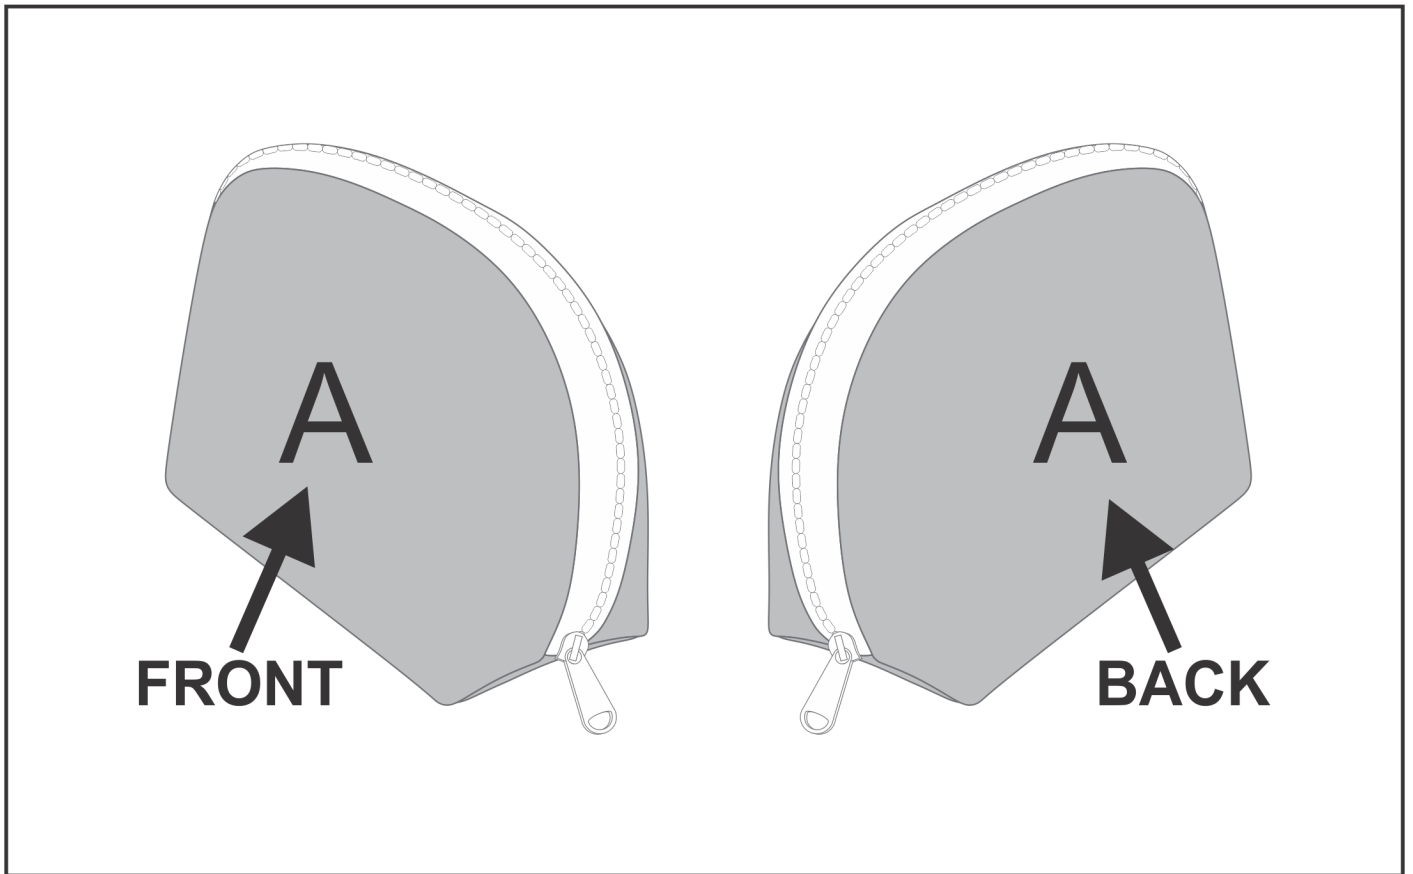

## Hoppla Victoria Maxi Cosmetic Bag

### Need to know:

- Includes 1-Position Sublimation (setup fees apply)
- **Please Note: We cannot guarantee 100% logo Alignment on all Brandable Panels.**

#### **Position A**

1. Custom Sublimation A (CPSUB-A)  
Full Colour  
Size: 341mm wide x 535mm high